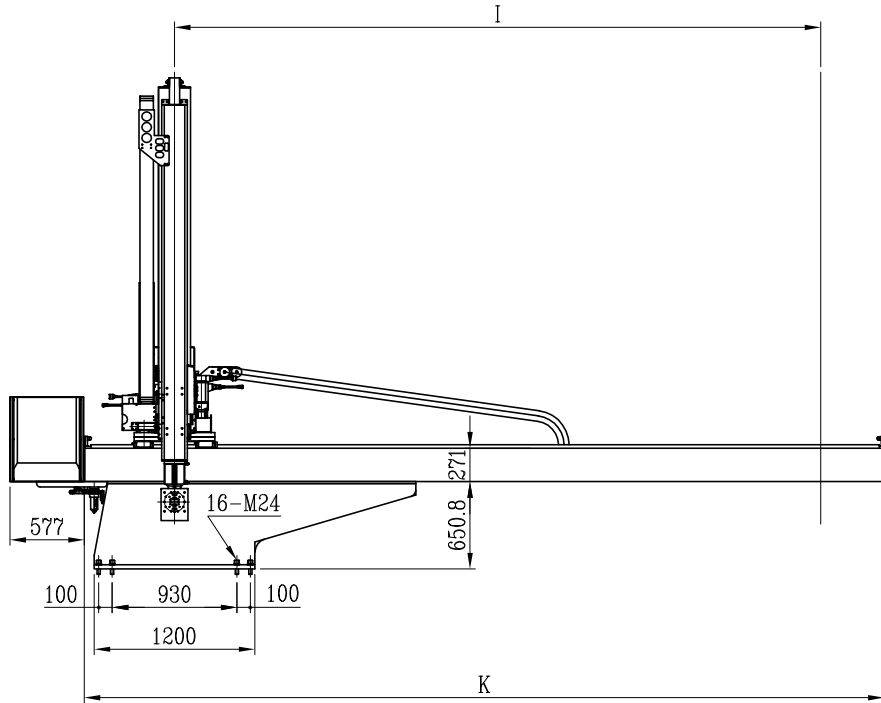

Mechanical Drawings

SC2500DH~SC4000DH

Model No.	C	H	I	K	L	N	A
SC2500DH	2500	3430	3360	4526	2970	1960	300
SC3000DH	3000	3430	3840	5006	3210	1960	400
SC3500DH	3500	3670	4320	5486	3450	2200	500
SC4000DH	4000	3670	4800	5966	3690	2200	600

Technical Specifications

Model No.		Stroke (mm)			Max. Payload (kg)	Net Weight (kg)	Operating Air Pressure
		Crosswise (kick)	Vertical	Traverse			
SC2500DH	Telescopic	1960	2500	3360	120	2310	5 kg / cm ²
SC3000DH	Telescopic	1960	3000	3840	120	2440	
SC3500DH	Telescopic	2200	3500	4320	120	2570	
SC4000DH	Telescopic	2200	4000	4800	120	2700	

Operation Voltage : AC 220V 3 PHASE