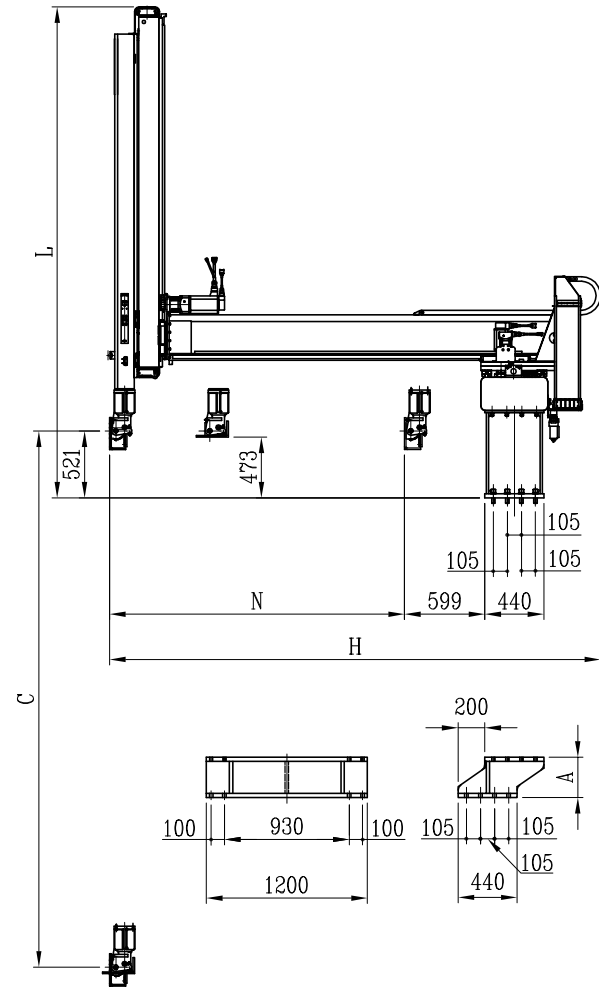

Mechanical Drawings

SC2500DH~SC4000DH

Model No.	C	H	I	K	L	N	A
SC2500DH	2500	3430	3360	4526	2970	1960	300
SC3000DH	3000	3430	3840	5006	3210	1960	400
SC3500DH	3500	3670	4320	5486	3450	2200	500
SC4000DH	4000	3670	4800	5966	3690	2200	600

Technical Specifications

Model No.		Stroke (mm)			Max. Payload (kg)	Net Weight (kg)	Operating Air Pressure
		Crosswise (kick)	Vertical	Traverse			
SC2500DH	Telescopic	1960	2500	3360	120	2310	5 kg / cm ²
SC3000DH	Telescopic	1960	3000	3840	120	2440	
SC3500DH	Telescopic	2200	3500	4320	120	2570	
SC4000DH	Telescopic	2200	4000	4800	120	2700	

Operation Voltage : AC 220V 3 PHASE